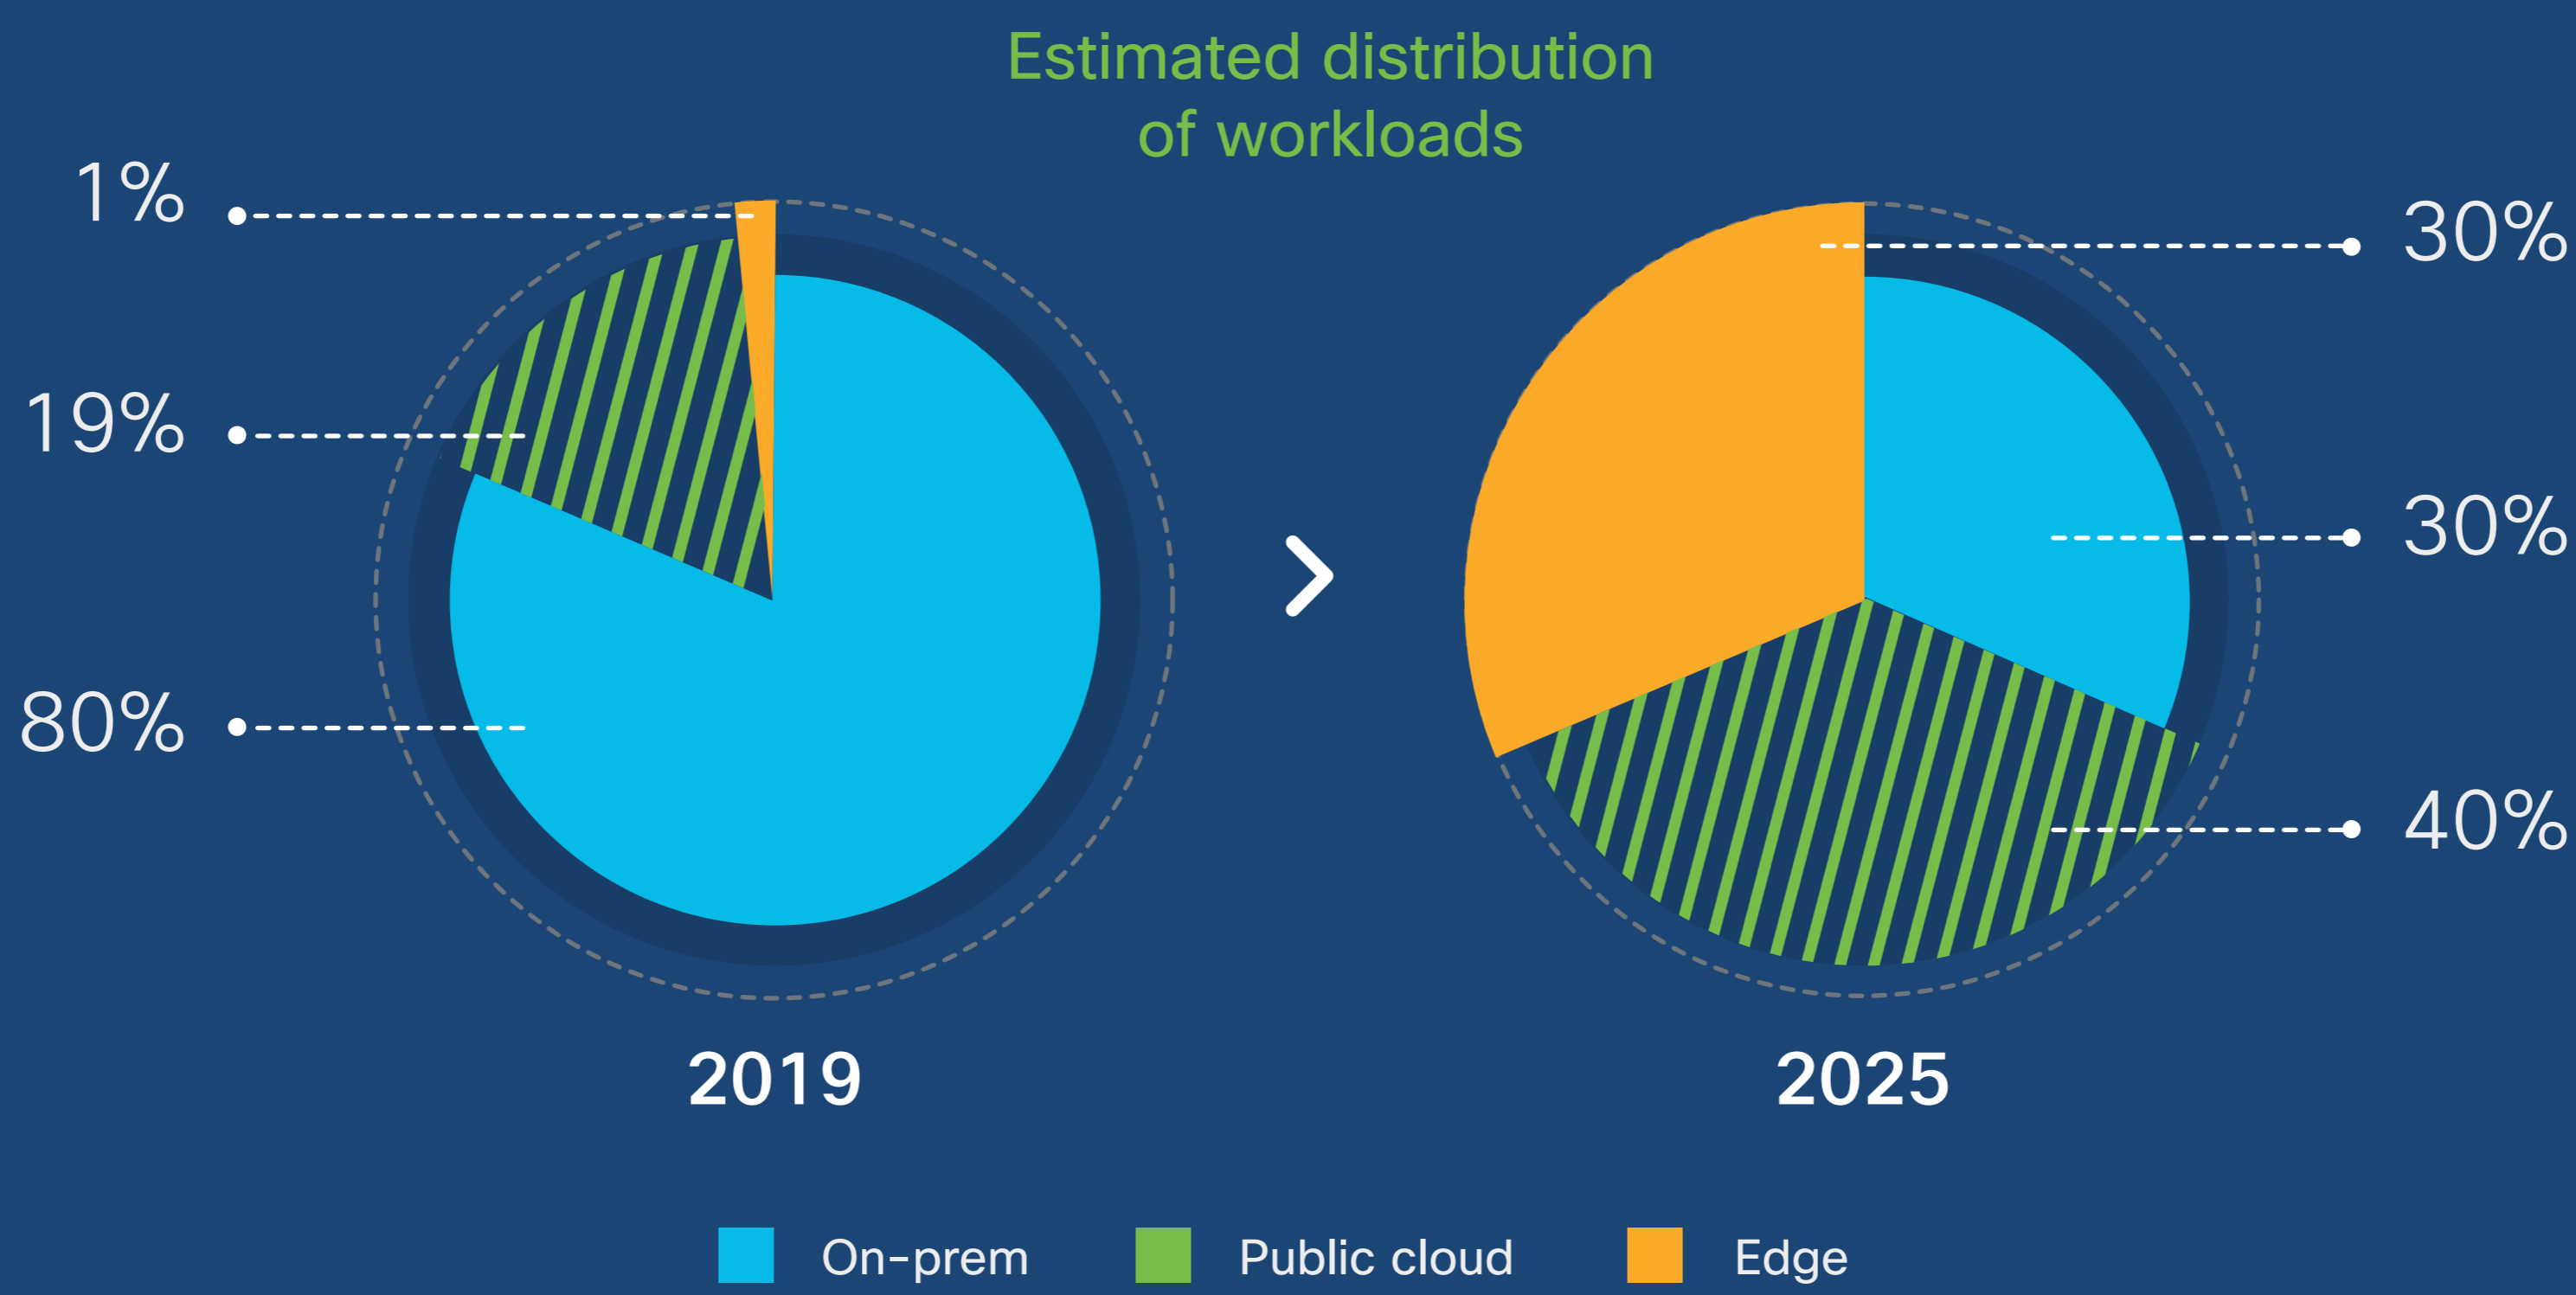

The Internet is now your WAN

Source: Gartner, I&O 2025 –Reimagine, Revitalize, Reenergize